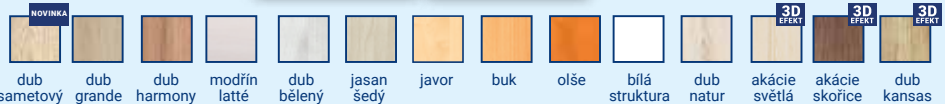

V R A N O V I C E

MIKULÍK 35 LET
NÁBYTEK

PRODEJNA NÁBYTKU A KUCHYŇSKÉ STUDIO

NÁBYTEK S MORAVSKOU DUŠÍ Vašemu domovu sluší...

Lipová 692, Vranovice

Po-Pá 8.30-17.00, So 8.00-11.00, tel.: 777 071 792, prodejna@nabytek-mikulik.cz

www.nabytek-mikulik.cz

www.facebook.com/nabytekmikulikvranovice

VISA MASTERCARD BEZBARIÉROVÝ PŘÍSTUP